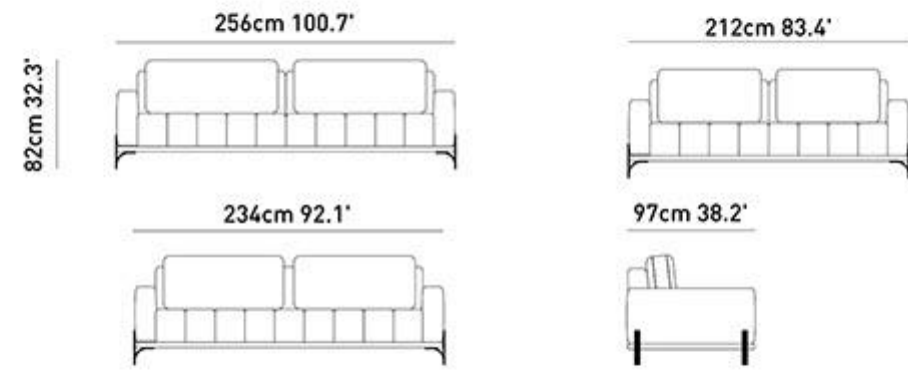

MARMALADE

MATILDA

MINT

MIDNIGHT