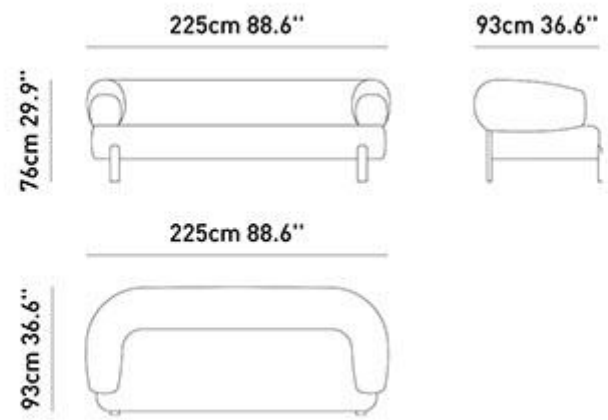

JADE

LATTE

LIME

LONDON

MACARON