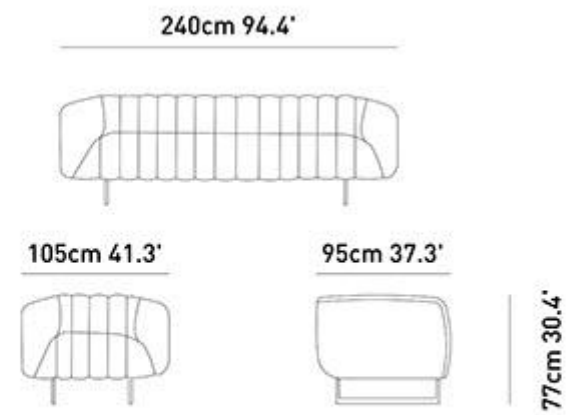

JADE

LATTE

LIME

LONDON

MACARON