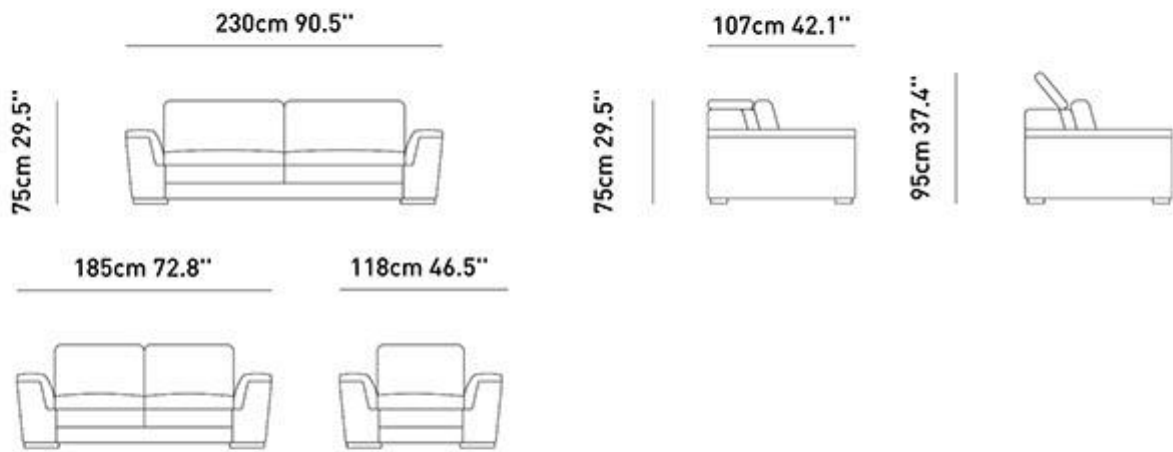

MADRID

MAGENTA

MARDINI

MARDINI