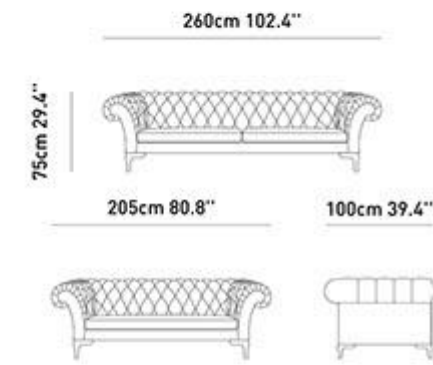

ANCHOR

ARMY

BIANCA

CANARY