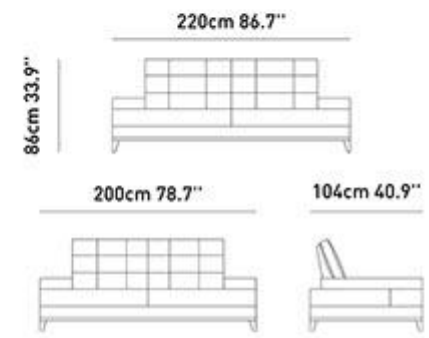

SAGE

SONYA

TULIP

WOODEN

ZEUS