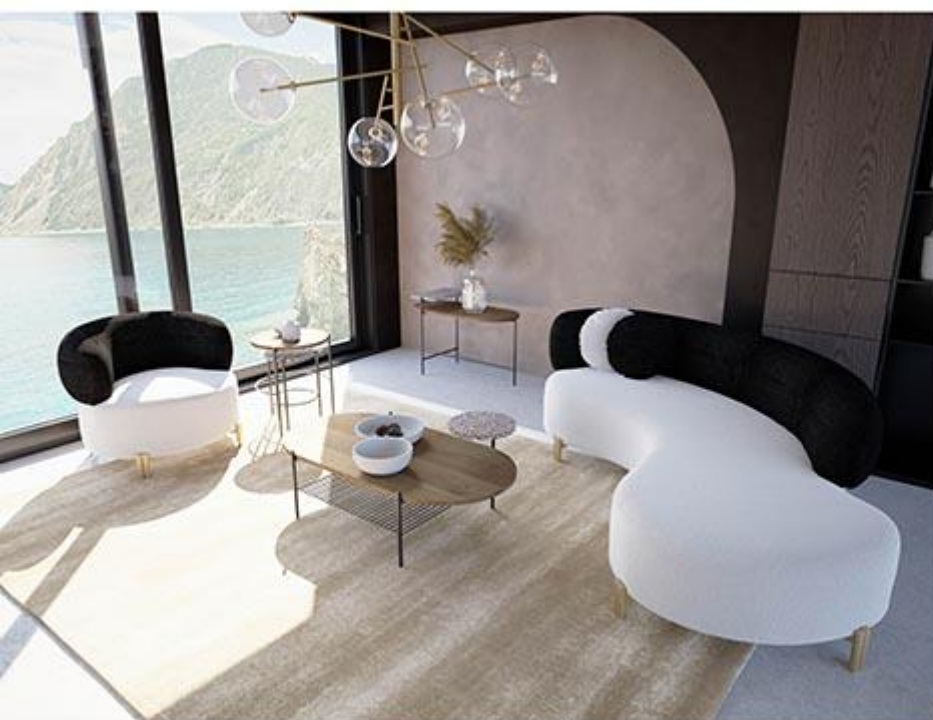

Cloud, which creates a different and aesthetic perception in your living spaces with its fluid and organic form, has a comfortable back structure as well as allows for different seating options with its stretching structure.

## copper

Copper sofa which combine modernism with maximum comfort gives the space a dynamic look. The Copper sofa with curved linear lines brings elegance and comfort to the center of life with its special seating cushions, which are designed for perfect enjoyment in every detail and give exclusive comfort, form and fixed upholstery techniques that create an unusual appearance.