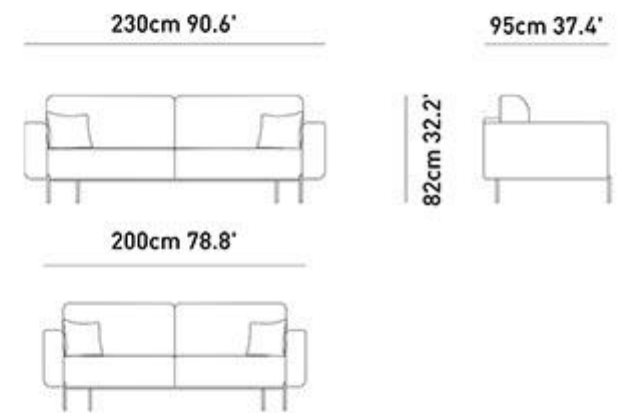

MARMALADE

MATILDA

MINT

MIDNIGHT