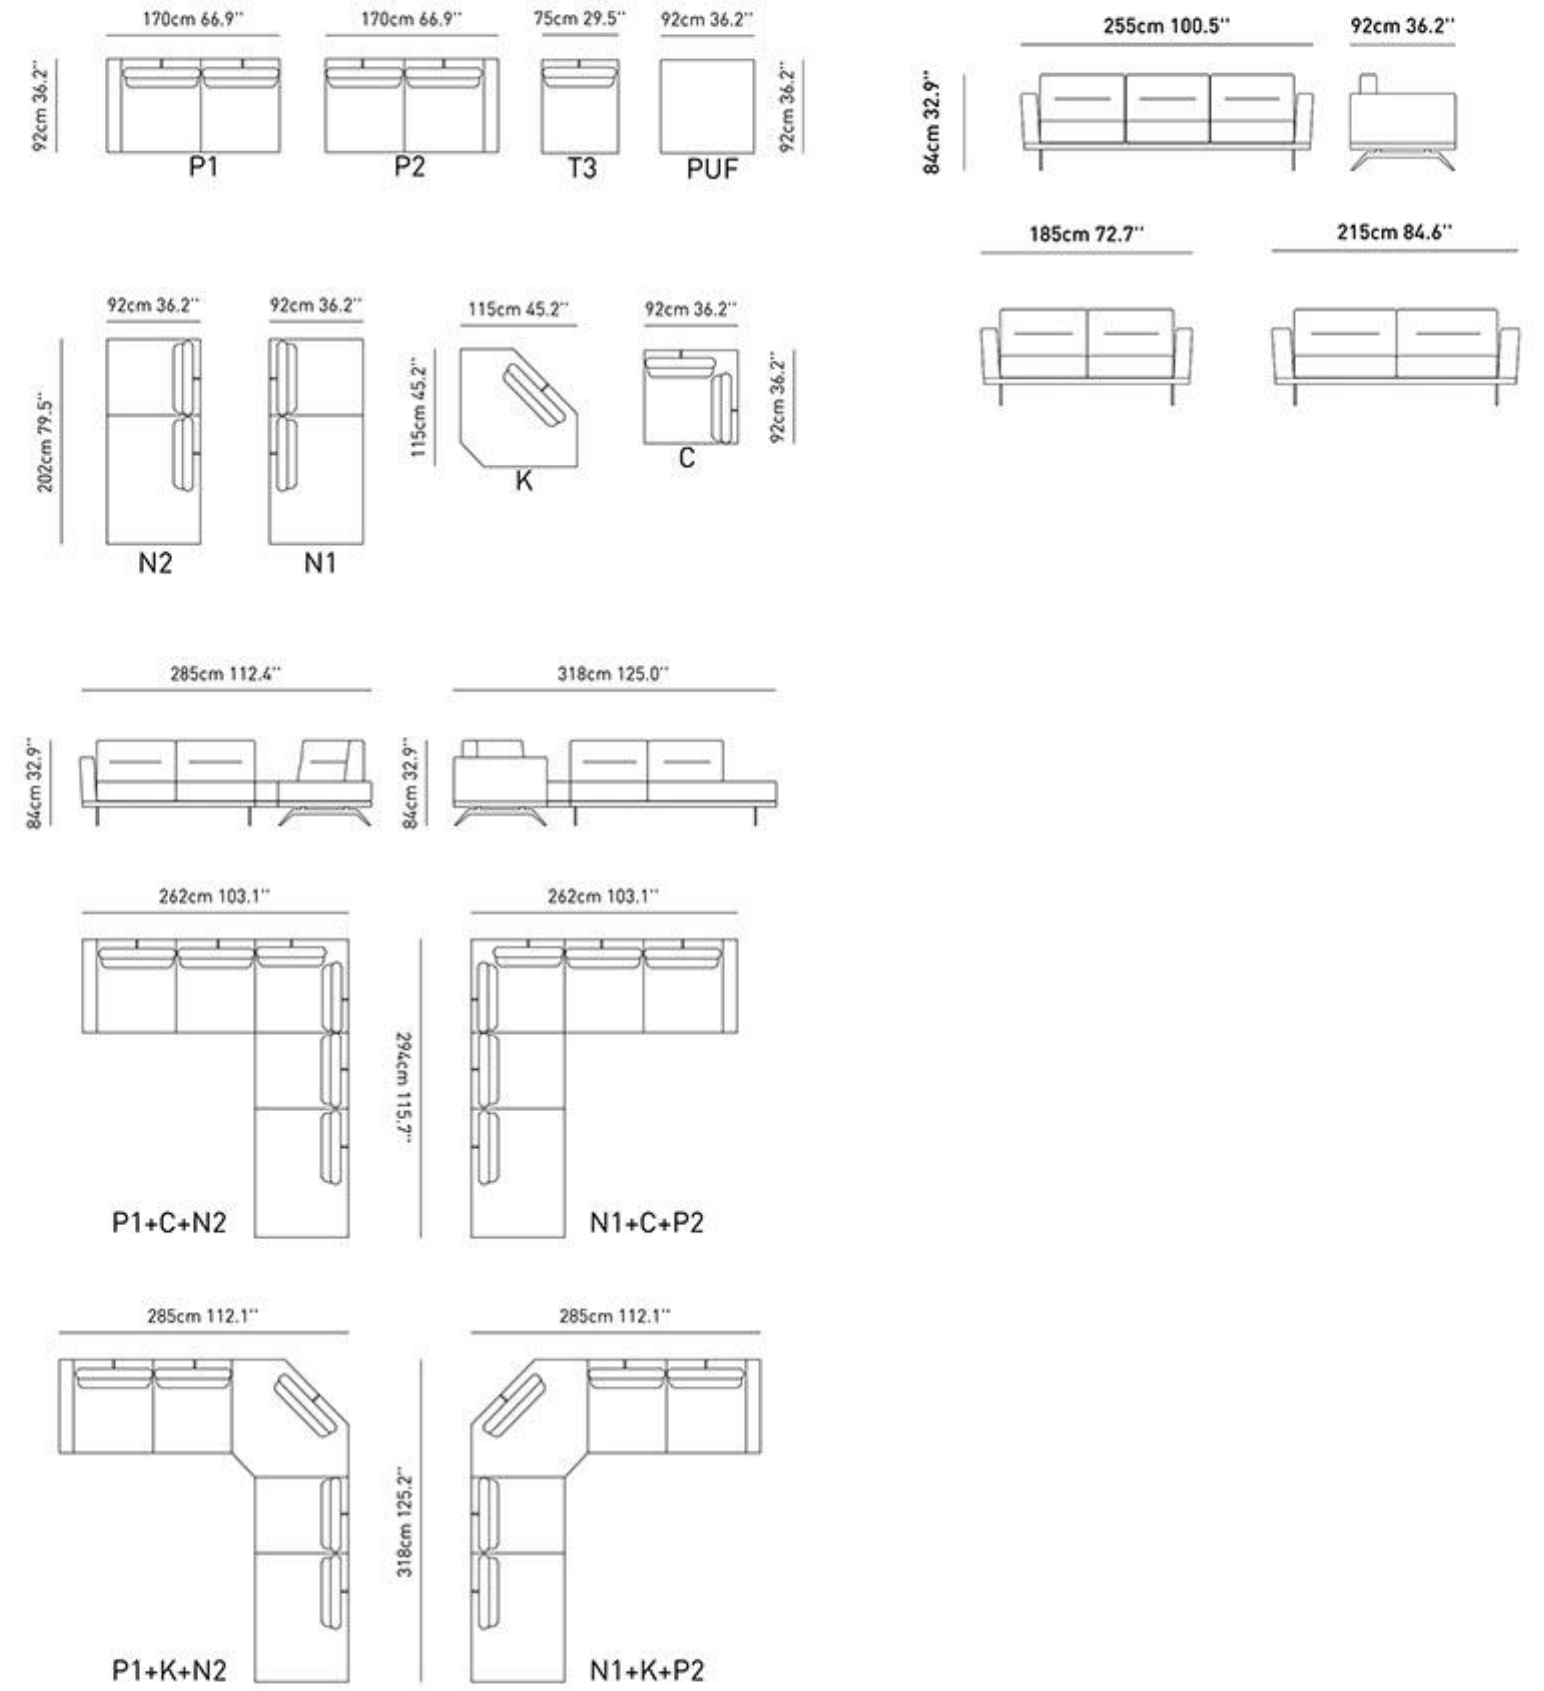

OLYMPOS

PANAMA

PEANUT

PEARL

PUMPKIN

SECRET

SLATE

SAGE