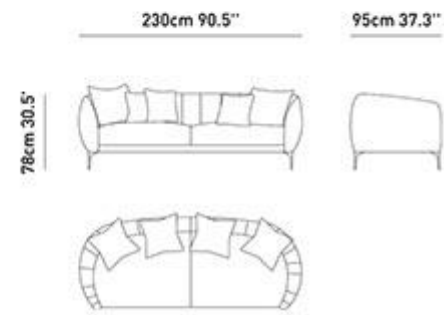

ANCHOR

ARMY

BIANCA

CANARY