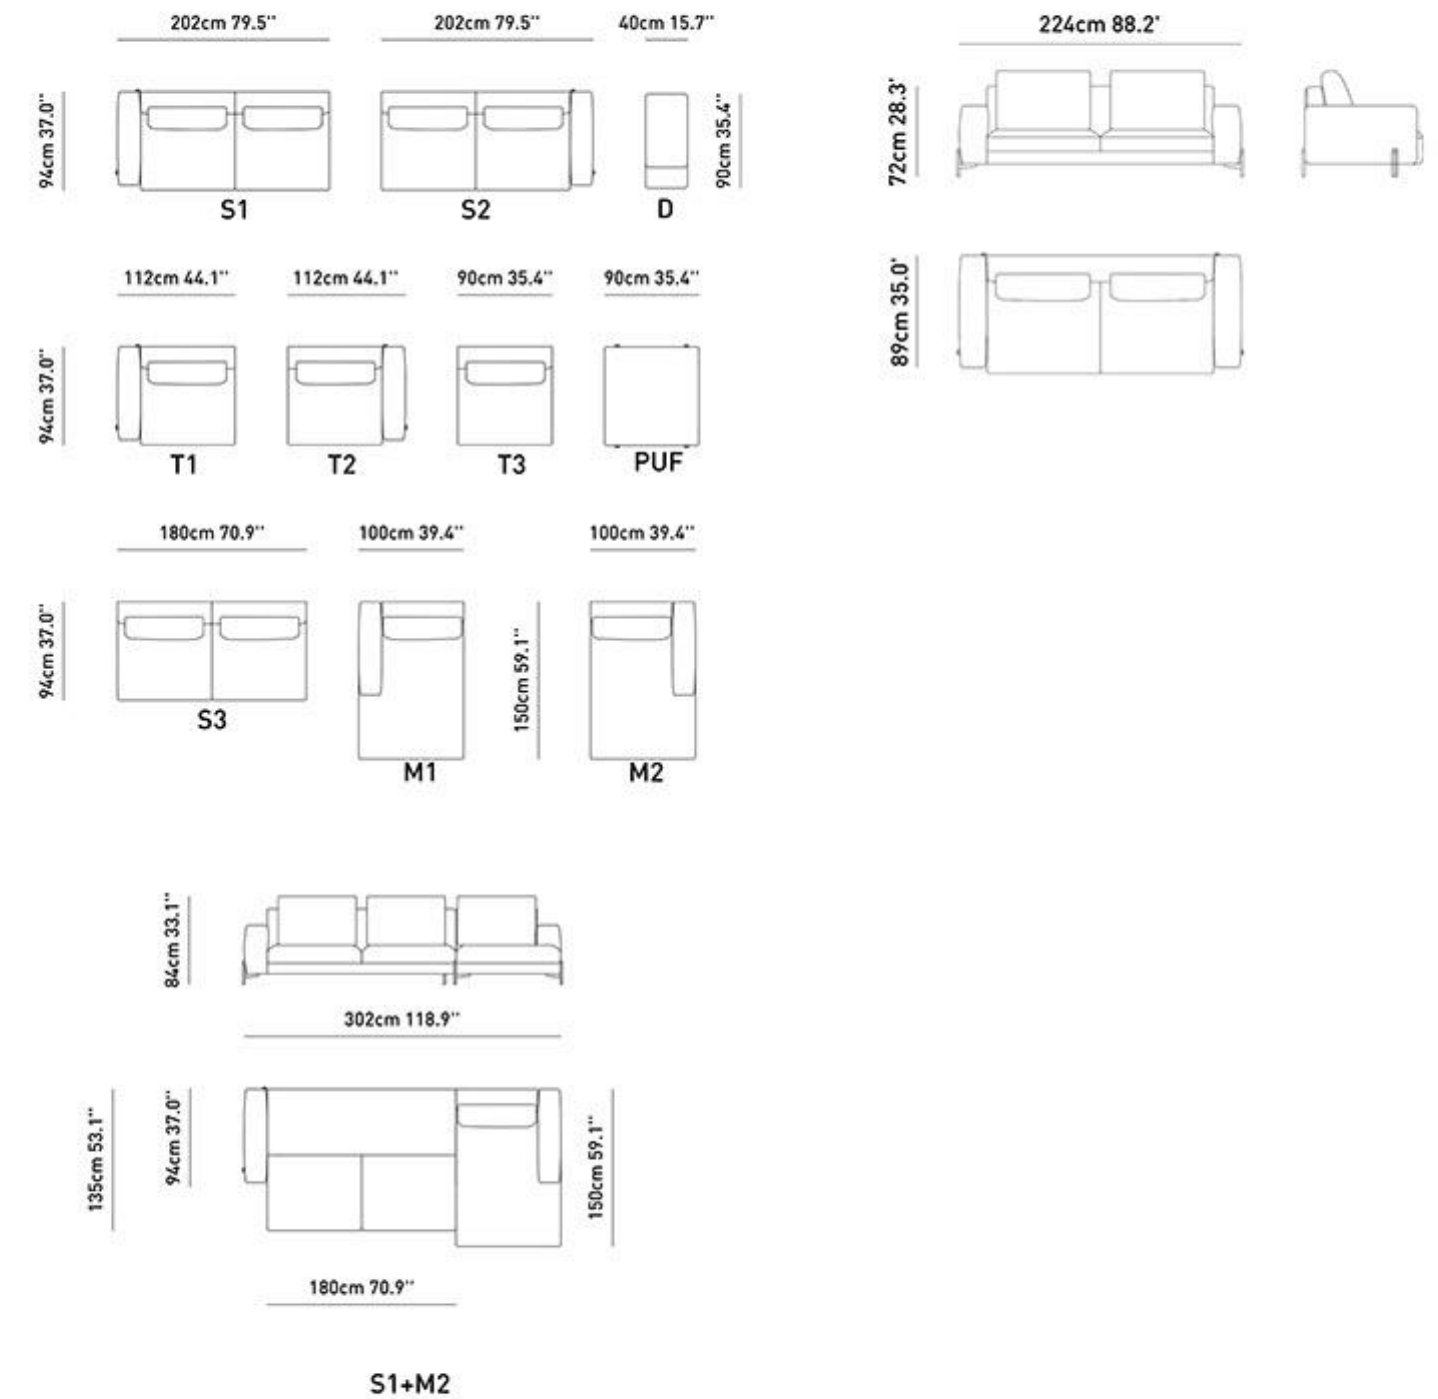

COPPER

CUPON

DOLMABAĞÇE

ELLETTTO

FASHION

FERN