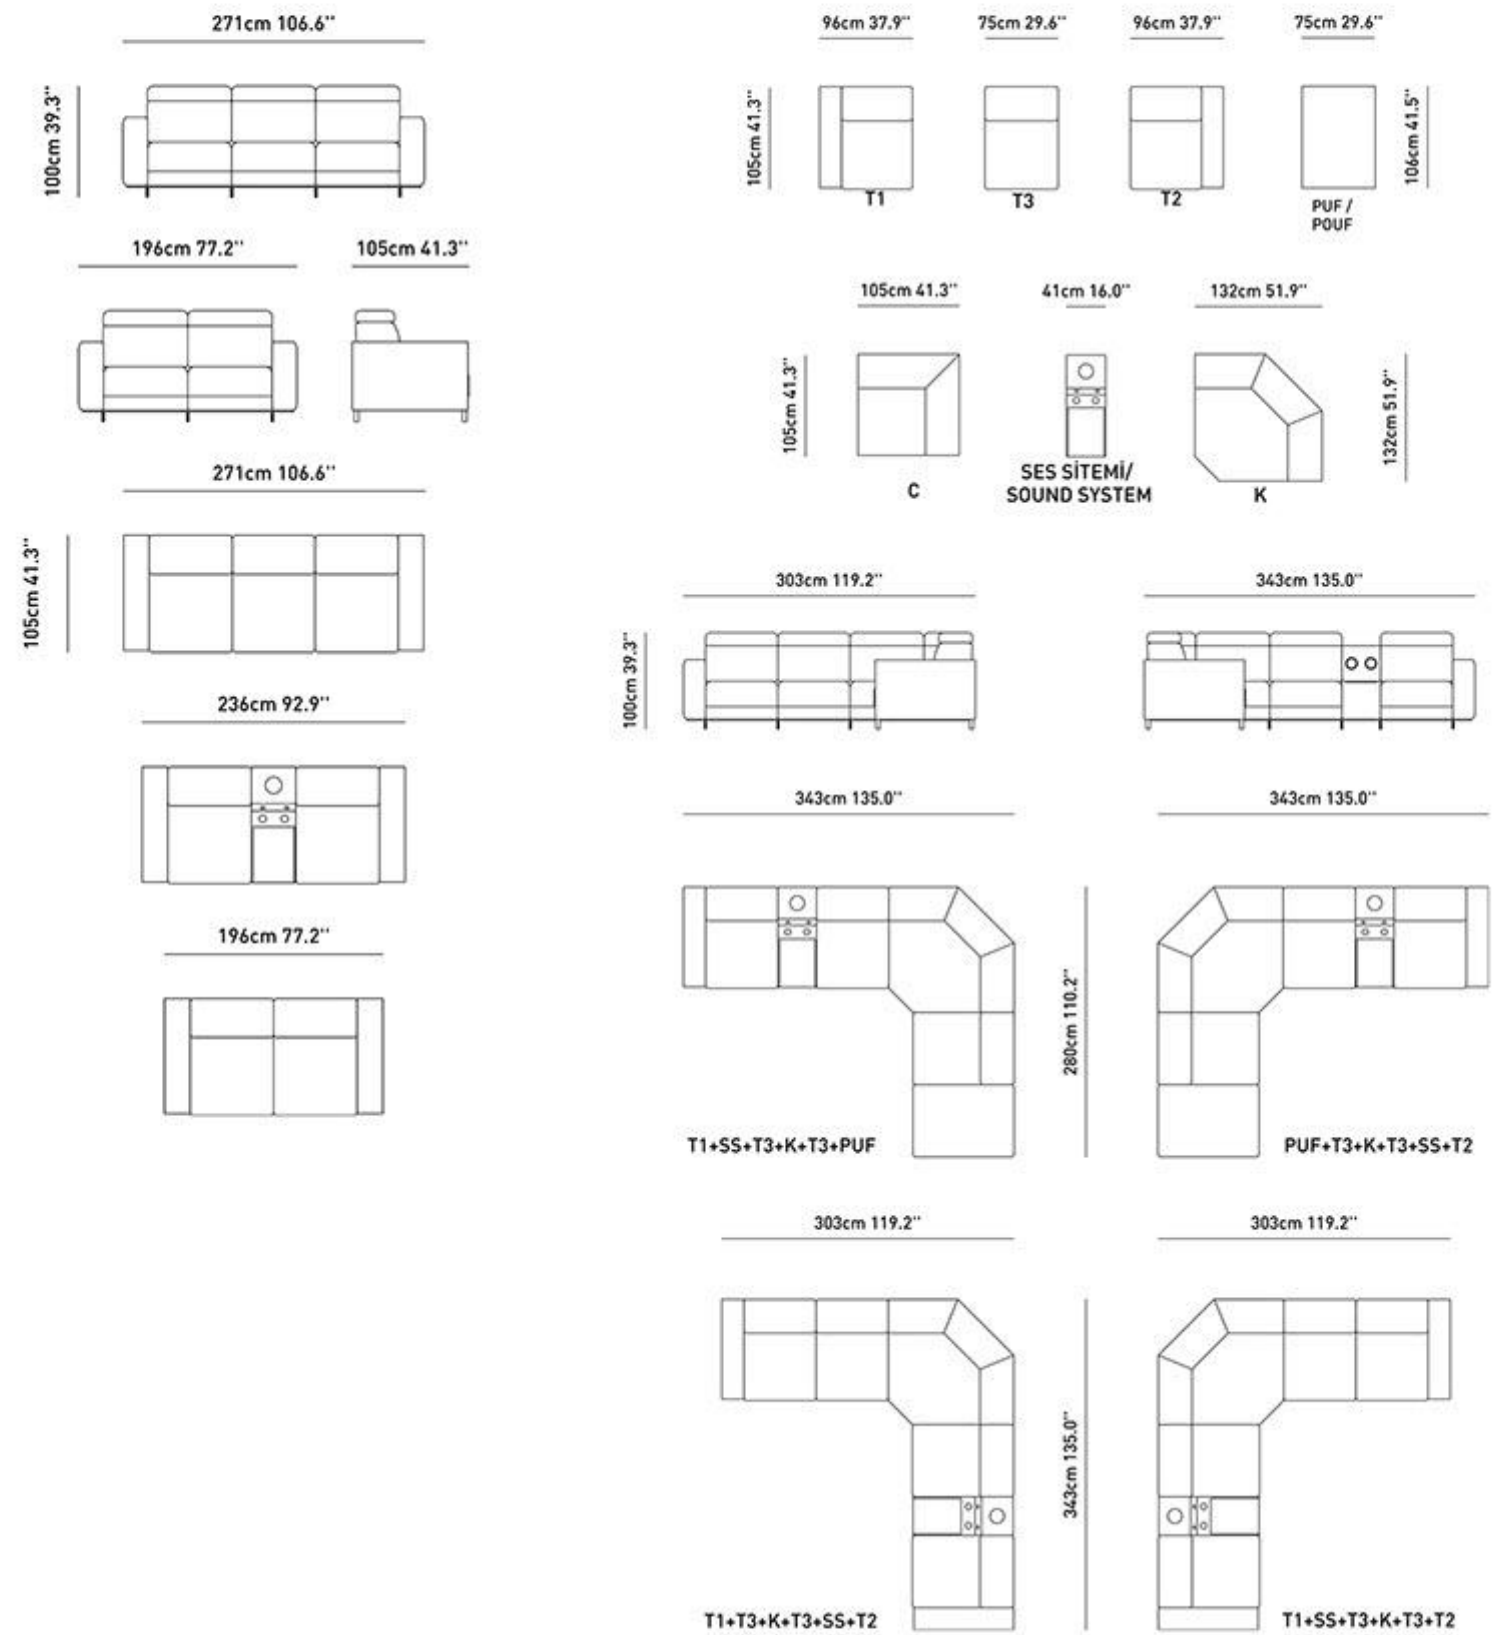

MARMALADE

MATILDA

MINT

MIDNIGHT