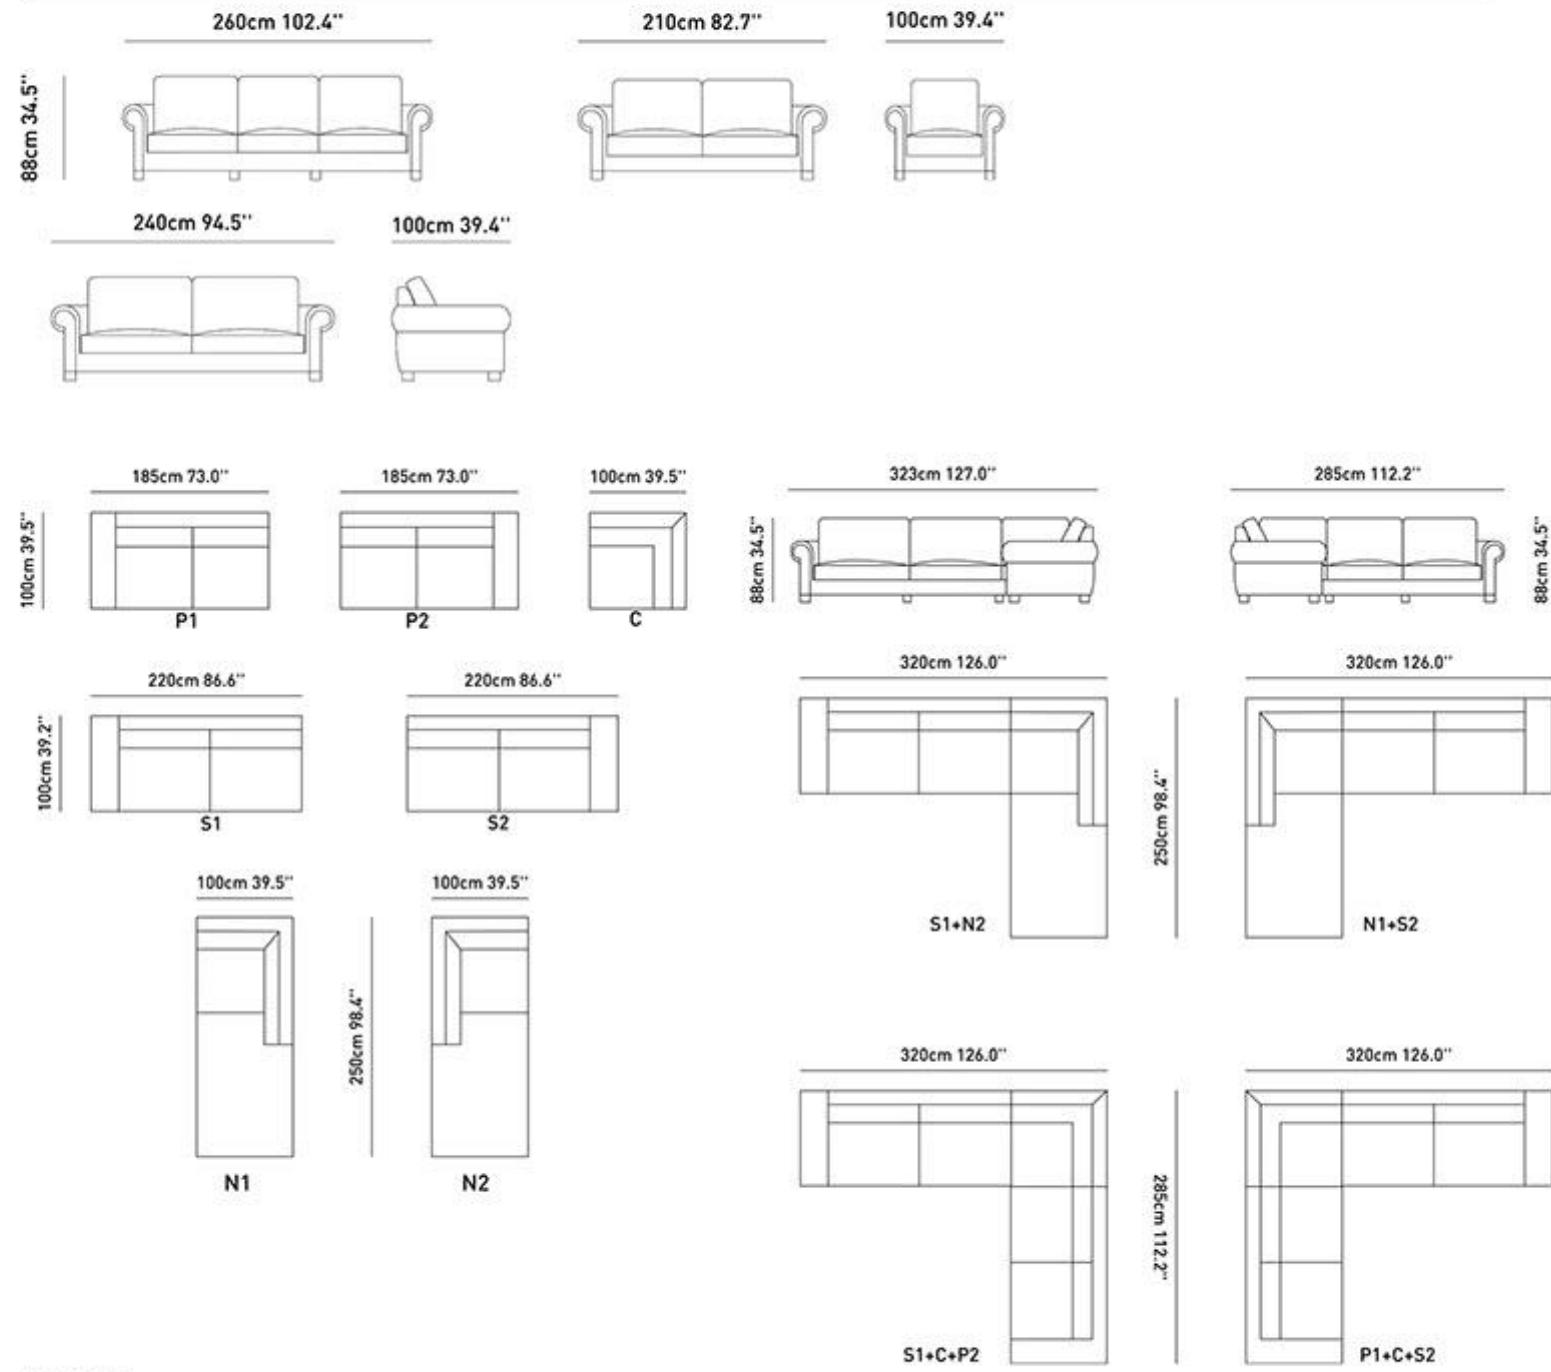

PANAMA

PEANUT

PEARL

PUMPKIN