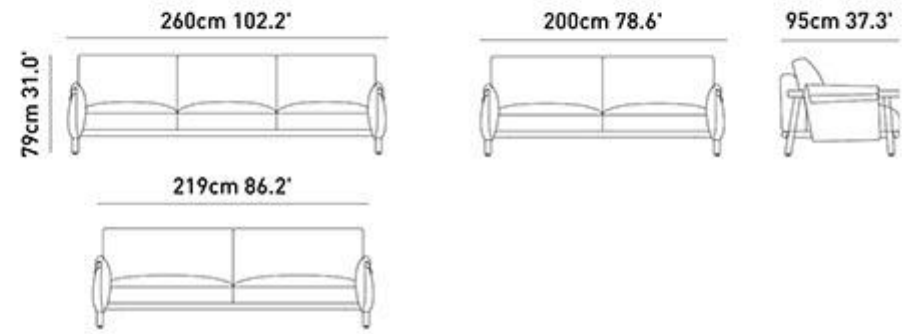

GARNET

GIZA

GRANOLA

HALIÇ

İSTANBUL