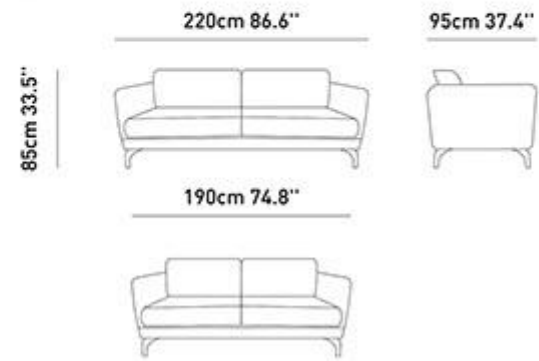

GARNET

GIZA

GRANOLA

HALIÇ

İSTANBUL