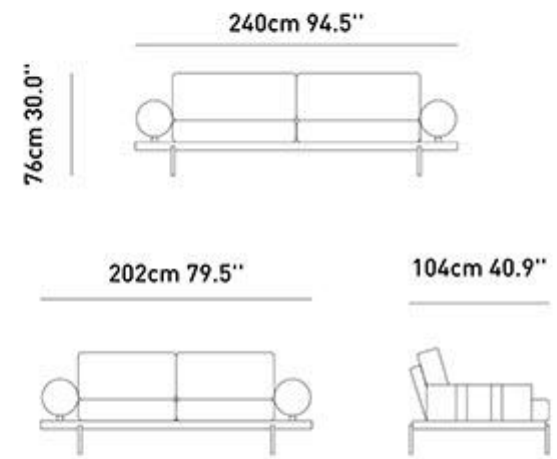

SAGE

SONYA

TULIP

WOODEN

ZEUS